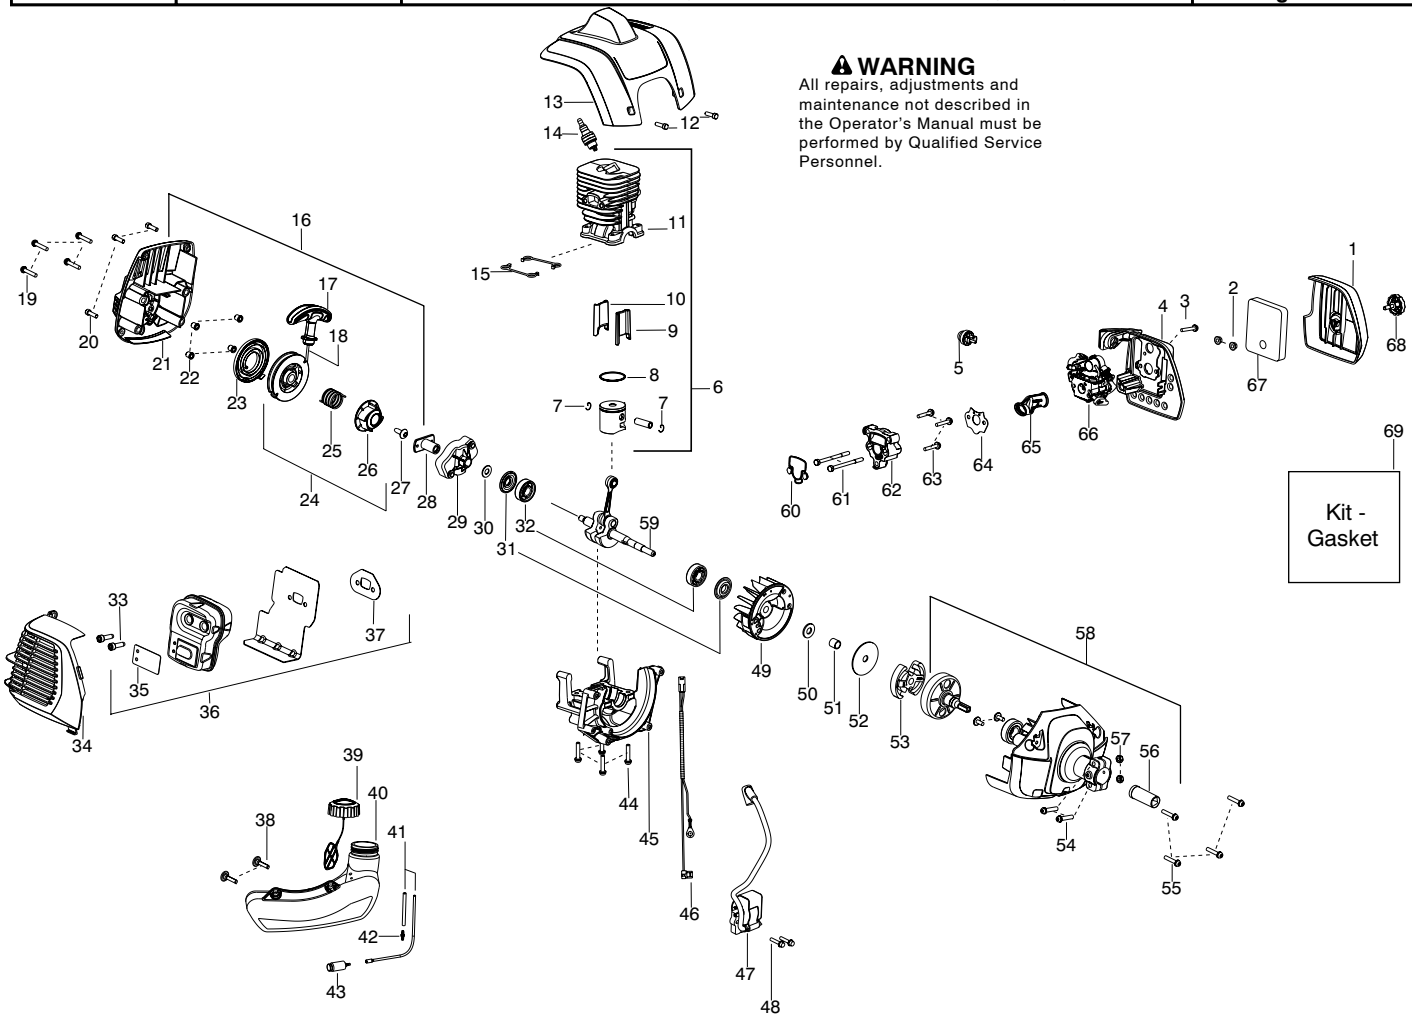

Ref.	Part No.	Description	Ref.	Part No.	Description	Ref.	Part No.	Description
1.	545177001	Cover-Airbox	24.	545008049	Kit-Pulley(Incl 25,26)	46.	545191601	Assy-Leadwire
2.	530016101	Nut-Carb. Screw	25.	545188301	Spring-Starter Hub	47.	545189701	Module-Ignition
3.	530016301	Screw 8-32	26.	545188001	Hub-Starter	48.	530016357	Screw 8-32
4.	545176901	Base-Airbox	27.	545112801	Screw M6	49.	545120401	Assy-Flywheel
5.	530047721	Purge Bulb	28.	545188201	Coupling-Starter	50.	530016463	Washer
6.	545008046	Kit-Piston/Cyl. (Incl. 7,8,9,10,11)	29.	545188701	Assy-Starter Cup	51.	530057852	Spacer-Flywheel
7.	545194801	Retainer-Piston pin	30.	530015828	Washer-Flat	52.	530094189	Washer-Clutch
8.	545194601	Ring-Piston	31.	545008044	Seal-Crankshaft (kit)	53.	545008038	Kit-Clutch Assy.
9.	545194901	Insert-Front Transfer Port	32.	545013401	Bearing-Crankshaft	54.	530015774	Screw 10-24 x 1"
10.	545195001	Insert-Rear Transfer Port	33.	530058982	Bolt-Muffler	55.	530015897	Screw M5 x 25mm
11.	545181801	Cylinder-Machined	34.	545156301	Guard-Muffler	56.	545186401	Guide-Clutch Drum
12.	530016449	Screw M4 x1.75 x 16mm	35.	545008070	Kit-Spark Arrestor	57.	530015768	Locknut 10-24
13.	545156401	Cover-Top	36.	545180701	Assy-Muffler (Incl. 33,35,37)	58.	545190801	Assy-Fan Hsg (Incl.54,56,57)
14.	952030249	Spark Plug (RCJ- 6Y)	37.	545008044	Gasket-Muffler (kit)	59.	545008047	Kit-Crankshaft
15.	545008044	Seal-Cylinder(Kit)	38.	530016445	Screw-Tank Retainer	60.	545008044	Seal-Cyl./Adapter (kit)
16.	545190701	Assy-Shroud Rear (Incl. 17,18,21,22,23,24,27)	39.	545215901	Assy-Fuel Cap w/ret.	61.	530016418	Bolt M5 x .80
17.	545208401	Handle-Starter	40.	545182101	Assy-Tank (Incl. 39,41,42,43)	62.	545194501	Adaptor-Carburetor
18.	545029901	Kit-Rope	41.	530069599	Kit-Fuel line	63.	530016441	Screw .20 x 32
19.	530015897	Screw M4 x .8 x 25mm	42.	530023877	Fitting-Fuel Line	64.	545008044	Gasket-Carb./Adapter(kit)
20.	530016449	Screw M4 x 1.75 x 16mm	43.	530095646	Assy-Fuel Pickup	65.	545190501	Boot-Carb.
21.	545190601	Housing-Starter w/eyelet	44.	530015897	Screw-m5x25mm	66.	545008042	Kit-Carburetor
22.	545185301	Spacer	45.	545181901	Crankcase	67.	545195901	Filter-Air
23.	545008013	Kit-Starter Spring				68.	545188801	Assy-Airbox Knob
						69.	545008044	Kit - Gasket (Incl. 15,31,37,60,64)

✓ = New Part Number For This IPL

★ = Refer to the Service Reference Indicated for more information.(Located at the END of the IPL)